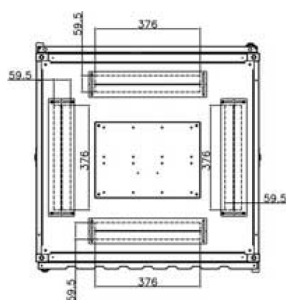

## Product drawings

Front

Side

Rear

Roof

Base

### Overall Dimensions

#### Heights

29U = 1422 mm High

42U = 2000 mm High

47U = 2223 mm High

*the casters add 72 mm to the height*

#### Width

800 mm Wide