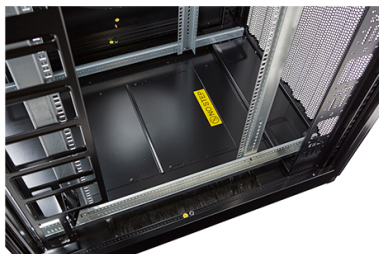

### Product images

Four-way brush entry roof panel

Quick-slam latch side panels

2-point lock wave vented front door

3-point wardrobe vented rear doors

Large brush strip entry

High-density vertical cable management