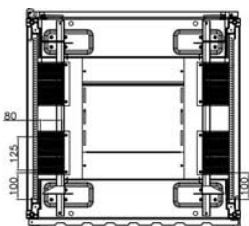

## Product drawings

Front

Side

Rear

Roof

Base

### Overall Dimensions

#### Heights

29U = 1422 mm High

42U = 2000 mm High

47U = 2223 mm High

*the casters add 72 mm to the height*