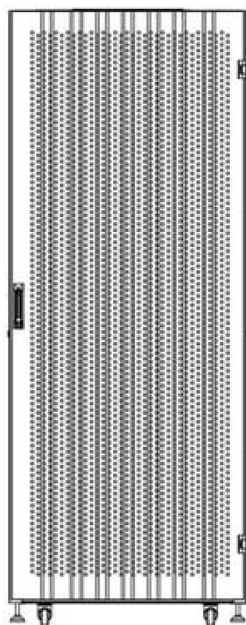

Environ SR800 29U Rack 800x1000mm W/Vented (F)  
D/Vented (R) B/Panels R/Mgmt Black - F/Pack

Item Code: 544-29810-WDBR-BK-FP

**excel**  
without compromise.

**Exploded view**

# Environ SR800 29U Rack 800x1000mm W/Vented (F) D/Vented (R) B/Panels R/Mgmt Black - F/Pack

Item Code: 544-29810-WDBR-BK-FP

## Product drawings

Front

Side

Rear

Roof

Base

### Overall Dimensions